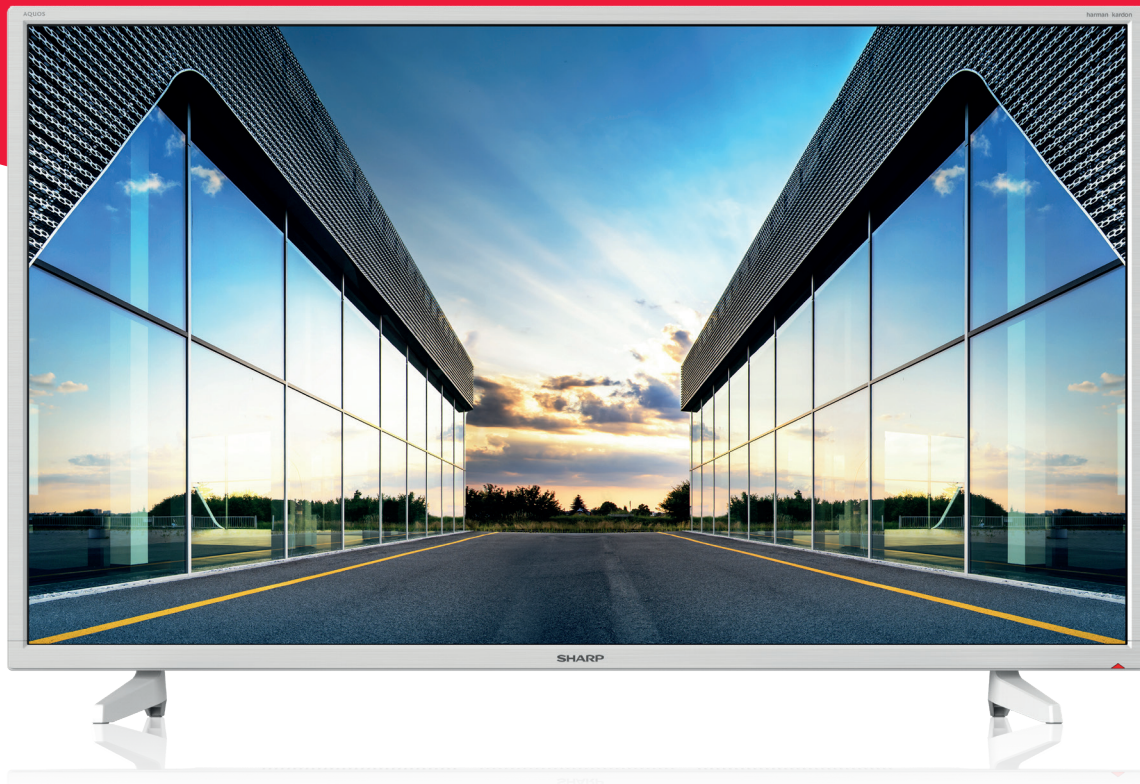

## 40" FULL HD

The **40BF2EW** is a Full HD LED TV with exceptional picture quality.

FULL HD  
TV  
1920 x 1080

USB REC

DTS  
2.0+ Digital Out

DTS  
TruSurround

DOLBY  
AUDIO

100