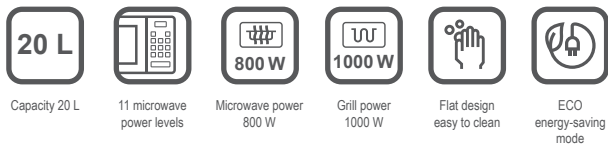

## Highlights

- Capacity 20 l
- Type: Microwave & Grill
- Electronic control
- ECO function
- 8 automatic programmes inc. time & weight defrost
- 11 levels of microwave power
- Straight design easy to clean

## Technical Specification

- Capacity 20 L
- Type: Microwave & Grill
- Electronic control
- Microwave power 800 W
- Grill power 1000 W
- 8 automatic programs inc. time & weight defrost
- 11 levels of microwave power
- Defrost function
- Timer function and clock
- Child lock
- Cavity lighting
- ECO function
- Cavity: painted grey; 306 mm x 304 mm x 205 mm
- Power 1270 W