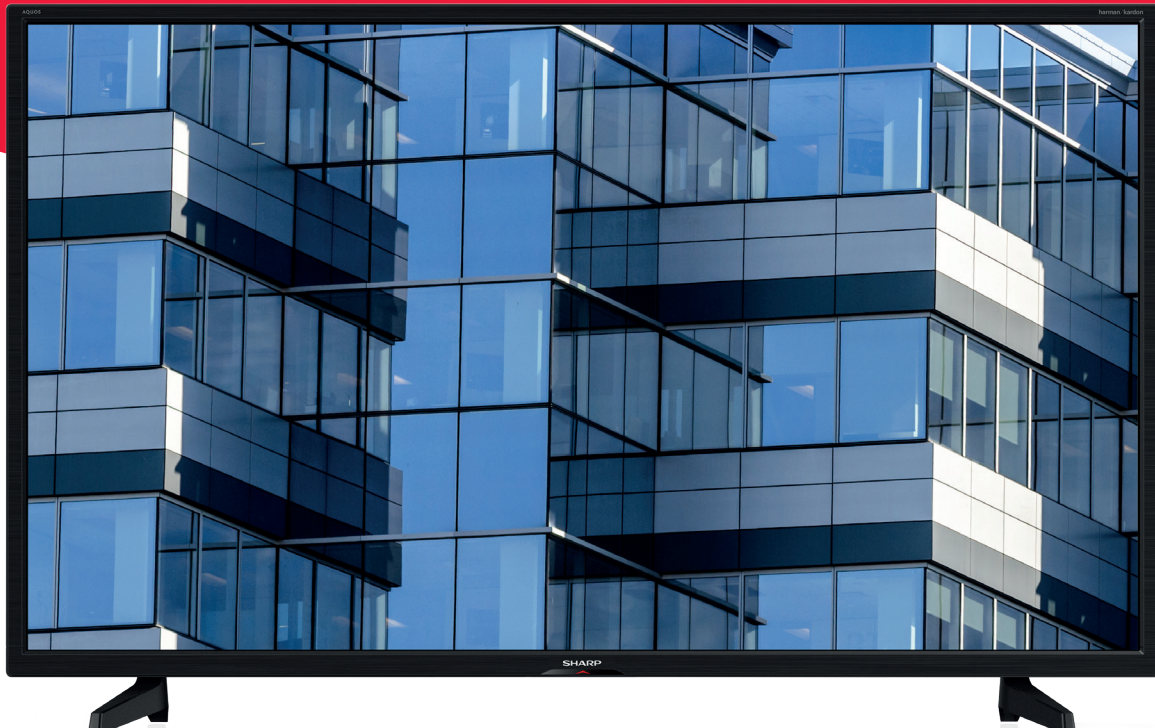

40CF4E

Ref: 2T-C40CF4EE2NB

40" FULL HD

The **40CF4E** is a Full HD LED TV with exceptional picture quality.

FULL HD
TV
1920 x 1080

USB
MULTIMEDIA

dts
2.0+ Digital Out

dts
TruSurround

Highlights

FULL HD TV

SCREEN SIZE 102 cm (40")

HARMAN/KARDON SPEAKER SYSTEM

3 HDMI INPUTS

2 USB FOR MULTIMEDIA PLAYBACK

HD TUNER DVB-T/T2/C/S/S2 (MPEG4 + HEVC/H.265 (10-bit))

SOUND SYSTEM BY

Sharpconsumer.eu | [#sharpeurope_official](https://twitter.com/sharpeurope_official)

SHARP
Be Original.

DISPLAY

Diagonal screen size cm / inch	102/40
Panel resolution	1920x1080
Active motion	100
Backlight	D-LED
Dynamic contrast	1 000 000:1