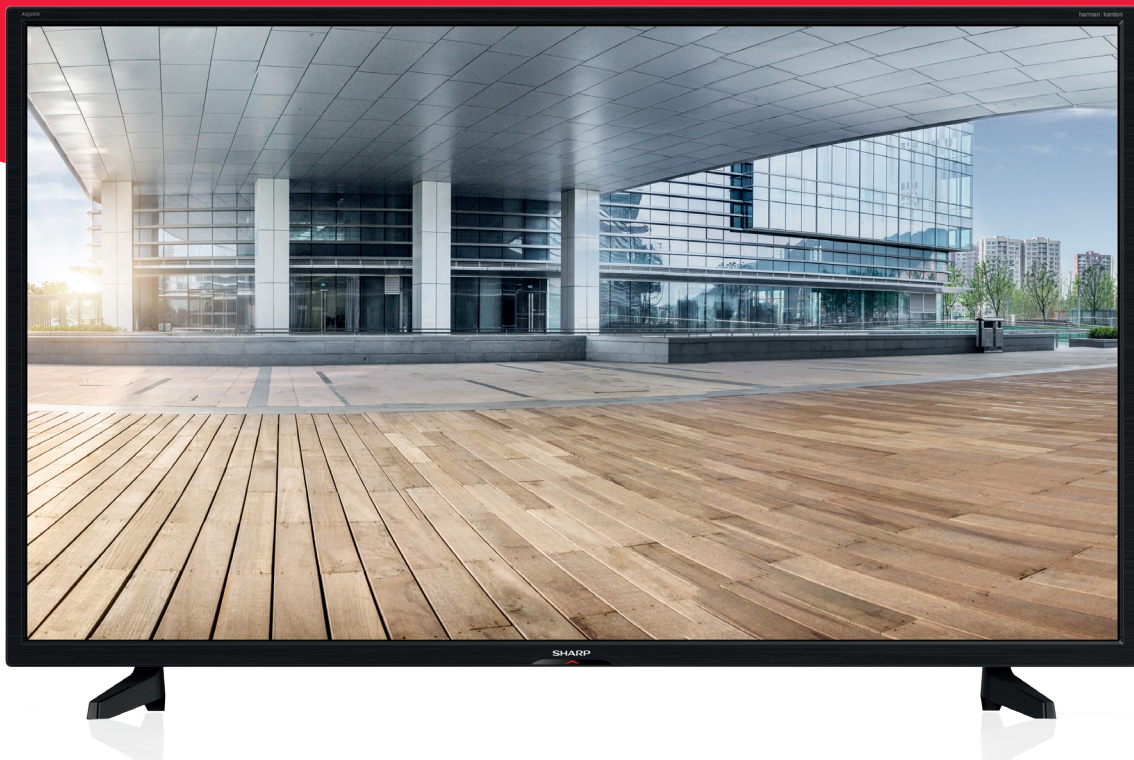

32CB4E

Ref: 1T-C32CB4EE2NB

32" HD READY

The **32CB4E** is a HD Ready LED TV with exceptional picture quality.

Highlights

HD READY TV

SCREEN SIZE 81 cm (32")

HARMAN/KARDON SPEAKER SYSTEM

3 HDMI INPUTS

2 USB FOR MULTIMEDIA PLAYBACK

HD TUNER DVB-T/T2/C/S/S2 (MPEG4 + HEVC/H.265 (10-bit))

SOUND SYSTEM BY

harman/kardon

With 3 HDMI ports, you can connect to your Satellite box, games console, Blu-Ray player or any other HDMI equipped device. The USB port allows you to enjoy your music, movies or photos from a USB memory key.

Sharpconsumer.eu | [#sharpeurope_official](https://twitter.com/sharpeurope_official)

SHARP
Be Original.

DISPLAY

Diagonal screen size cm / inch	81/32
Panel resolution	1366x768
Active motion	100
Backlight	D-LED
Dynamic contrast	1 000 000:1

AUDIO SYSTEM

Speaker	Full-range + silk tweeter
Speaker Power	2x10W (8 ohm)
Sound Technology	Harman-Kardon
Sound System	B/G, D/K, I, L, NICAM/A2
Sound Settings	Bass/Treble
Audio decoder	Dolby Digital/Digital+/DTS 2.0/DTS HD
Audio enhancement solution	DTS TruSurround HD™