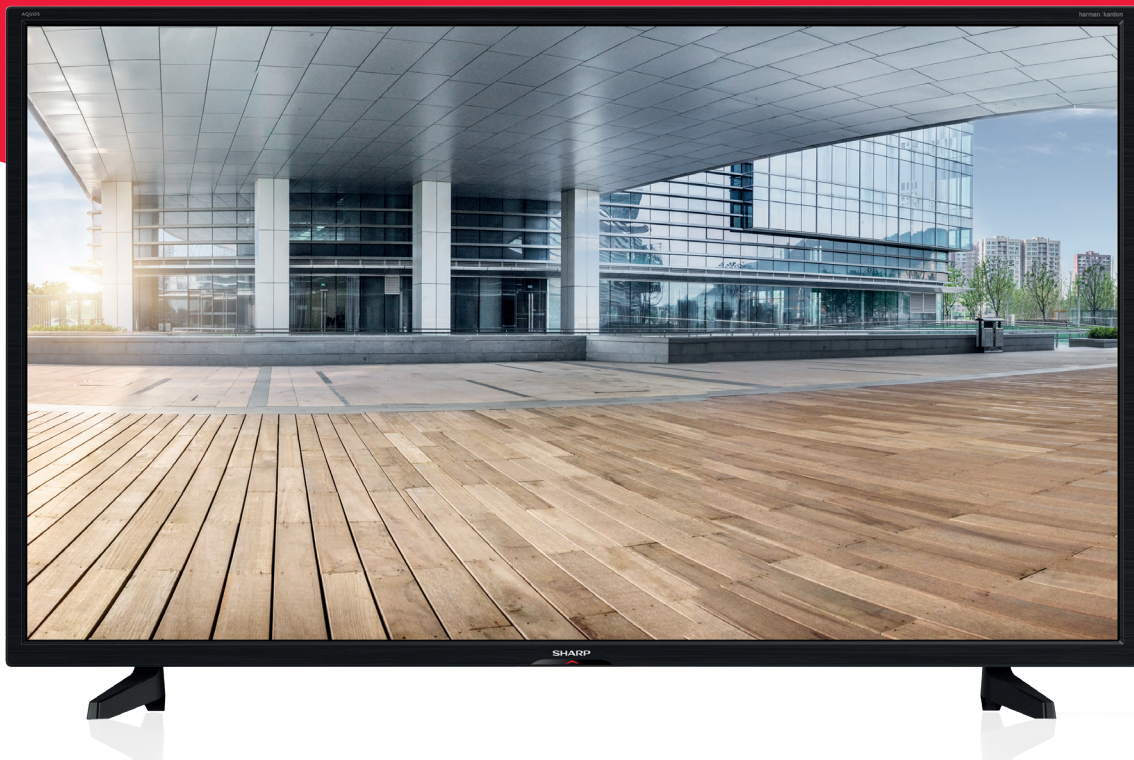

# 32BB3E

Ref: 1T-C32BB3EE2NB

## 32" HD READY

The **32BB3E** is a HD Ready LED TV with exceptional picture quality.

### Highlights

HD READY TV

SCREEN SIZE 81 cm (32")

HARMAN/KARDON SPEAKER SYSTEM

3 HDMI INPUTS

2 USB FOR MULTIMEDIA PLAYBACK

HD TUNER DVB-T/T2/C/S/S2 (MPEG4 + HEVC/H.265)

SOUND SYSTEM BY

## DISPLAY

Diagonal screen size cm / inch	81/32
Panel resolution	1366x768
Active motion	100
Backlight	D-LED
Dynamic contrast	1 000 000:1