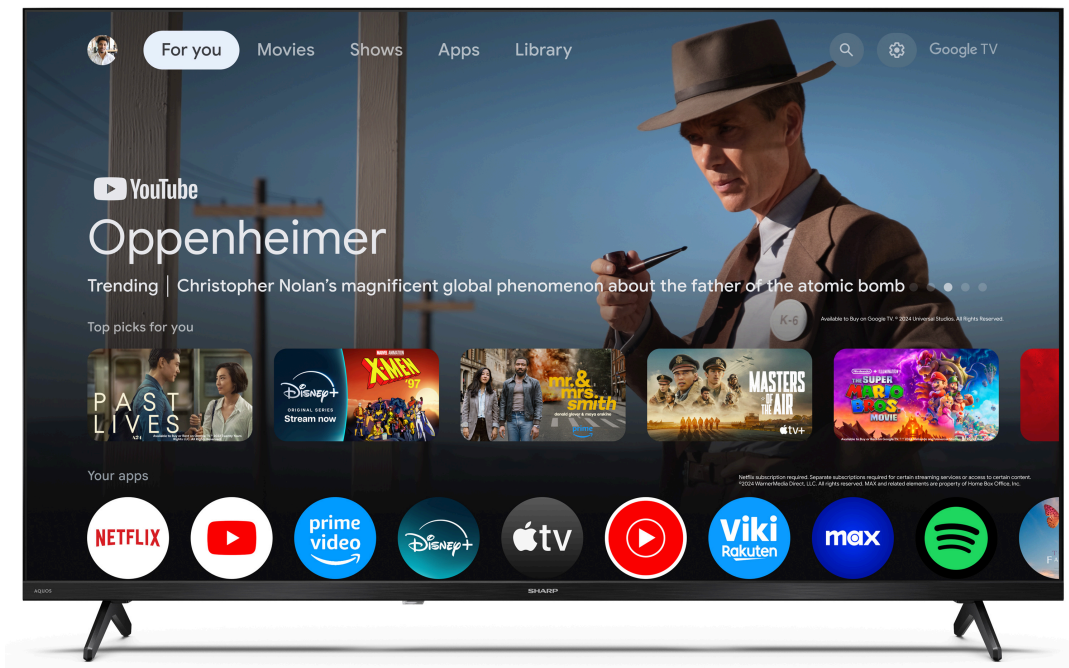

# 40" Full HD SHARP Google TV™

The entertainment you love. With a little help from Google.

## HIGHLIGHTS

Full HD Google TV™

HDR10 support (High Dynamic Range)

The Google Assistant

Google Cast

Bluetooth®

HD Tuner DVB-T/T2/C/S/S2 (MPEG4 + 10-bit HEVC/H.265)

The entertainment you love. With a little help from Google. No more jumping from app to app. Google TV - built into smart TVs and streaming devices - brings together movies, shows, and live TV from all of your subscriptions. Need inspiration? Get curated recommendations, use Google's powerful search to find shows across 10,000+ apps, or browse hundreds of free channels. And with personalized profiles, everyone's experience is customized for them.