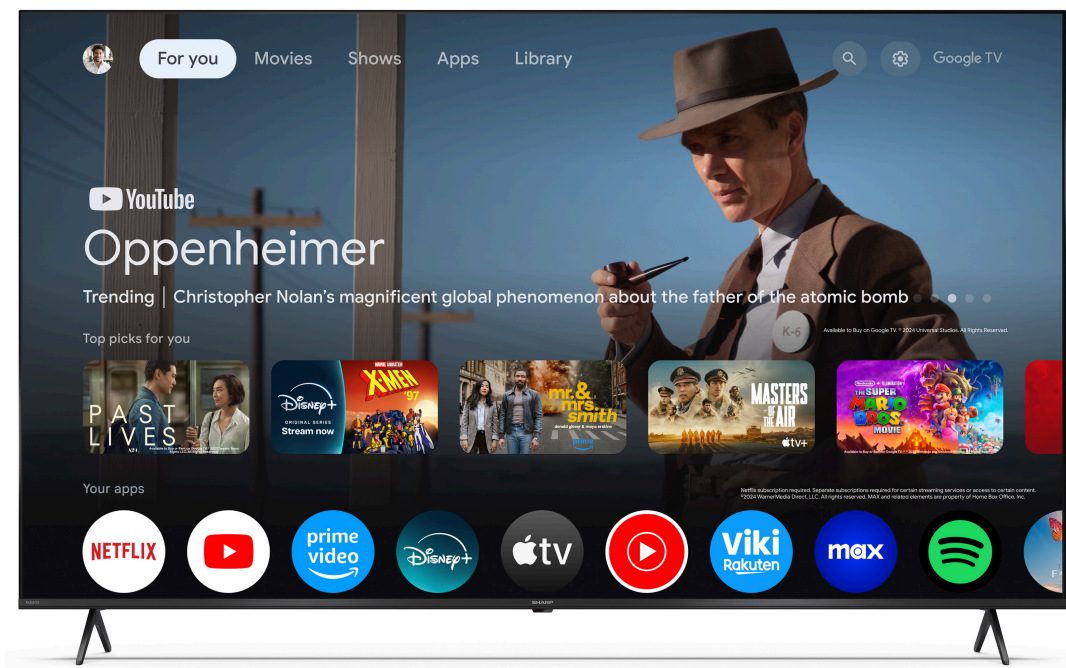

65HP5465E
Ref: 4T-C65HP5465EB

65" 4K Ultra HD QLED Google TV™

The entertainment you love. With a little help from Google.

HIGHLIGHTS

- 4K Ultra HD Google TV™
- QLED - rich colour gamut
- HDMI 2.1 with eARC
- Dolby Vision™ - cinema-inspired HDR
- Dolby Atmos® - full 360° sound experience
- Smooth Motion - Frame Interpolation Technology
- Google Assistant
- Google Cast

The entertainment you love. With a little help from Google. No more jumping from app to app. Google TV - built into smart TVs and streaming devices - brings together movies, shows, and live TV from all of your subscriptions. Need inspiration? Get curated recommendations, use Google's powerful search to find shows across 10,000+ apps, or browse hundreds of free channels. And with personalized profiles, everyone's experience is customized for them.

Display Systems

Diagonal Screen Size cm	164
Diagonal Screen Size Inch	65
Panel Resolution (HxV) In Pixel	3840 x 2160
Dynamic Contrast	1 000 000:1
Active Motion	1000
HDR support	HDR10, HLG, Dolby Vision™
Backlight	LED with Global Dimming
Colour Gamut	Quantum Dot